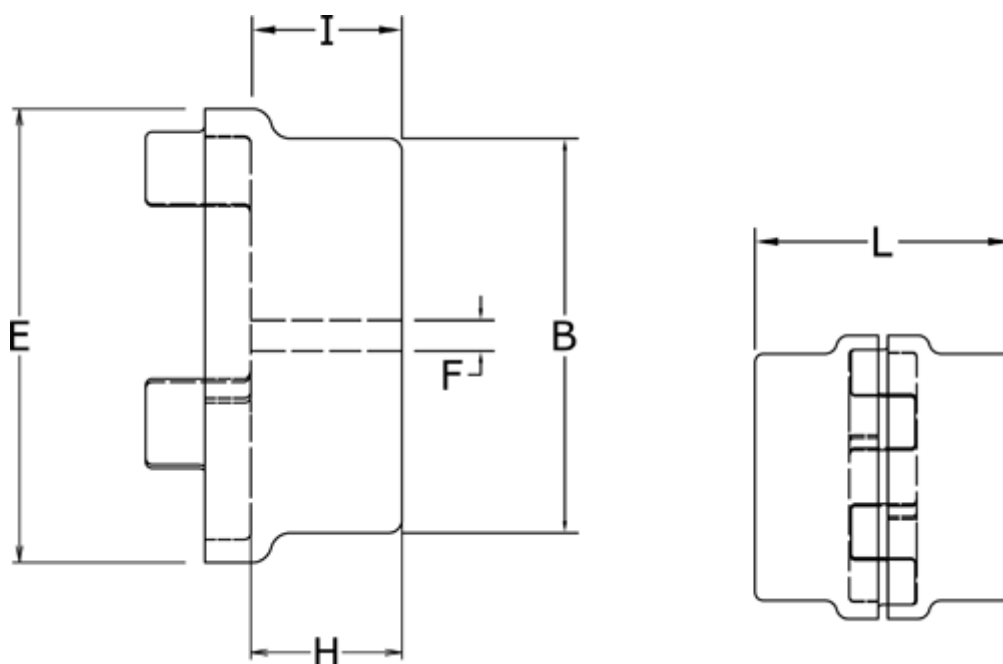

Data Sheet

Article number: 3304048BAL

Description: Coupling hub 48/60B
ALU Aluminium, Predrilled

Measures

B	= 105
E	= 105
F	= -
H	= 56
I	= -
L	= 140
Max. bore mm	= 60